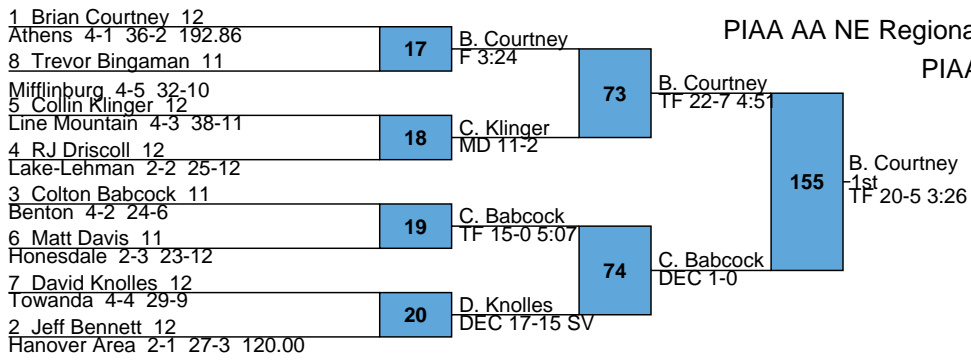

PIAA AA NE Regional Championship

PIAA NE Region AA

132