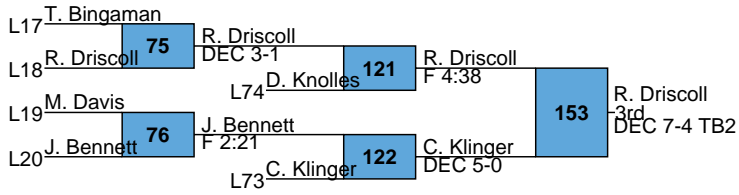

PIAA AA NE Regional Championship

PIAA NE Region AA

132