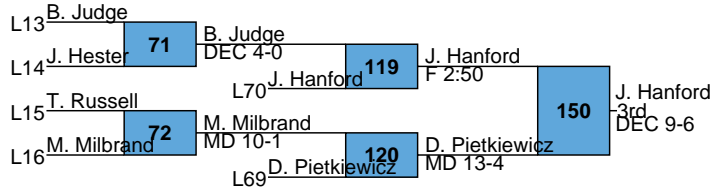

PIAA AA NE Regional Championship

PIAA NE Region AA

126