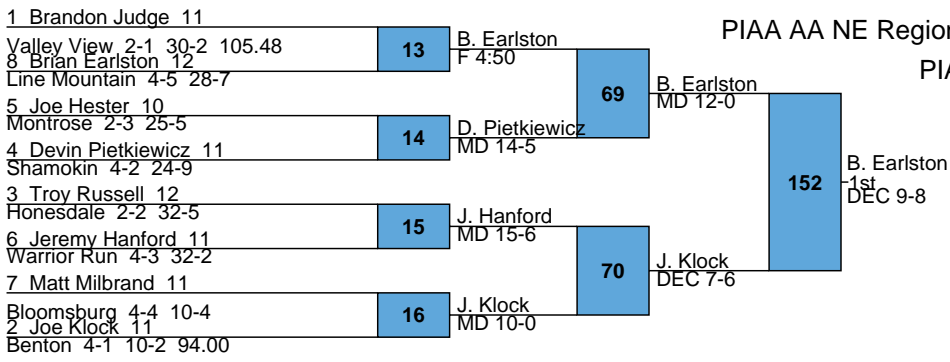

PIAA AA NE Regional Championship

PIAA NE Region AA

126